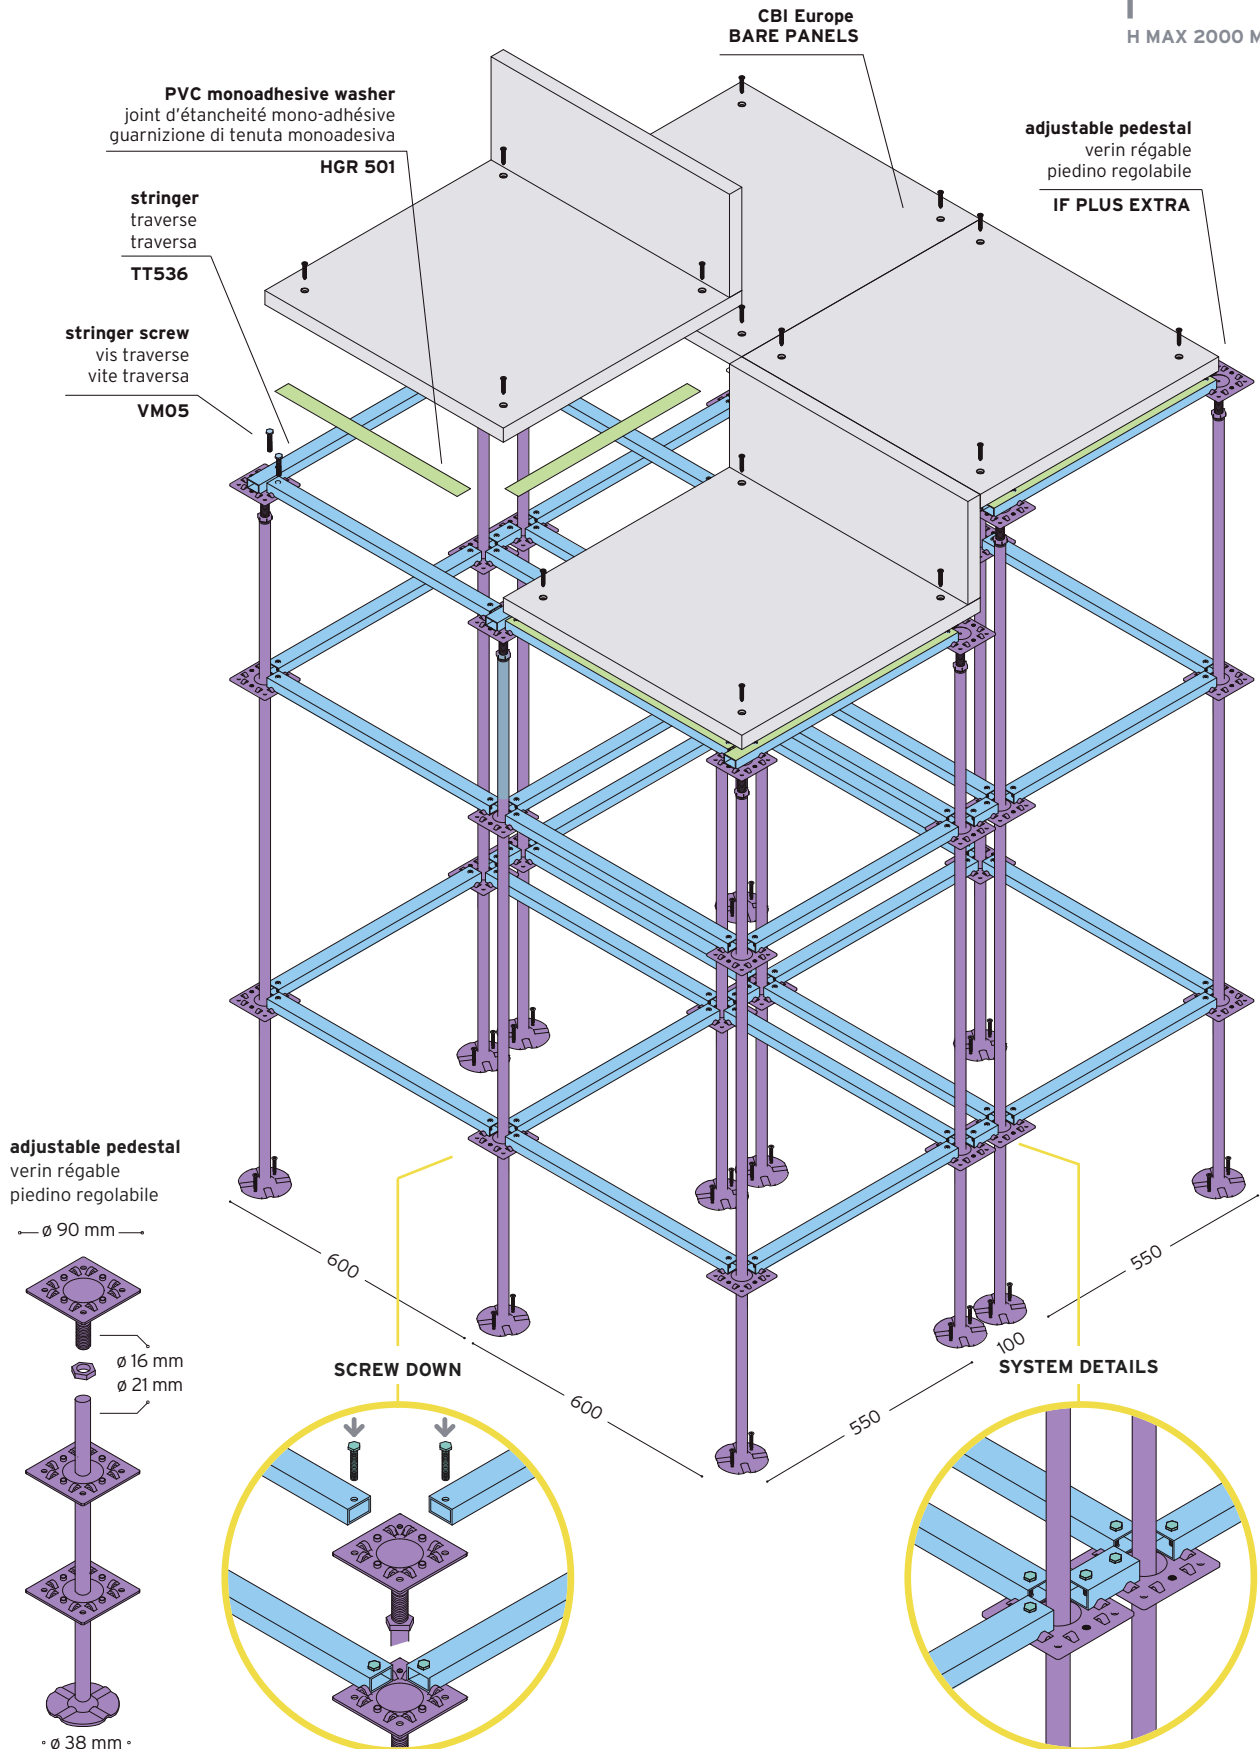

# FLOOR SYSTEM **STADIO**

↑  
H MAX 2000 MM

IF PLUS EXTRA ADJUSTABLE PEDESTAL \_ VERIN RÉGABLE \_ PIEDINO REGOLABILE

## Stadio System: sopraelevazione hi-tech.

**Hi-tech elevation.** Stadio System of Cbi Europe is the ideal solution for new constructions or renovations of cinemas, theaters, conference halls and amphitheatres.